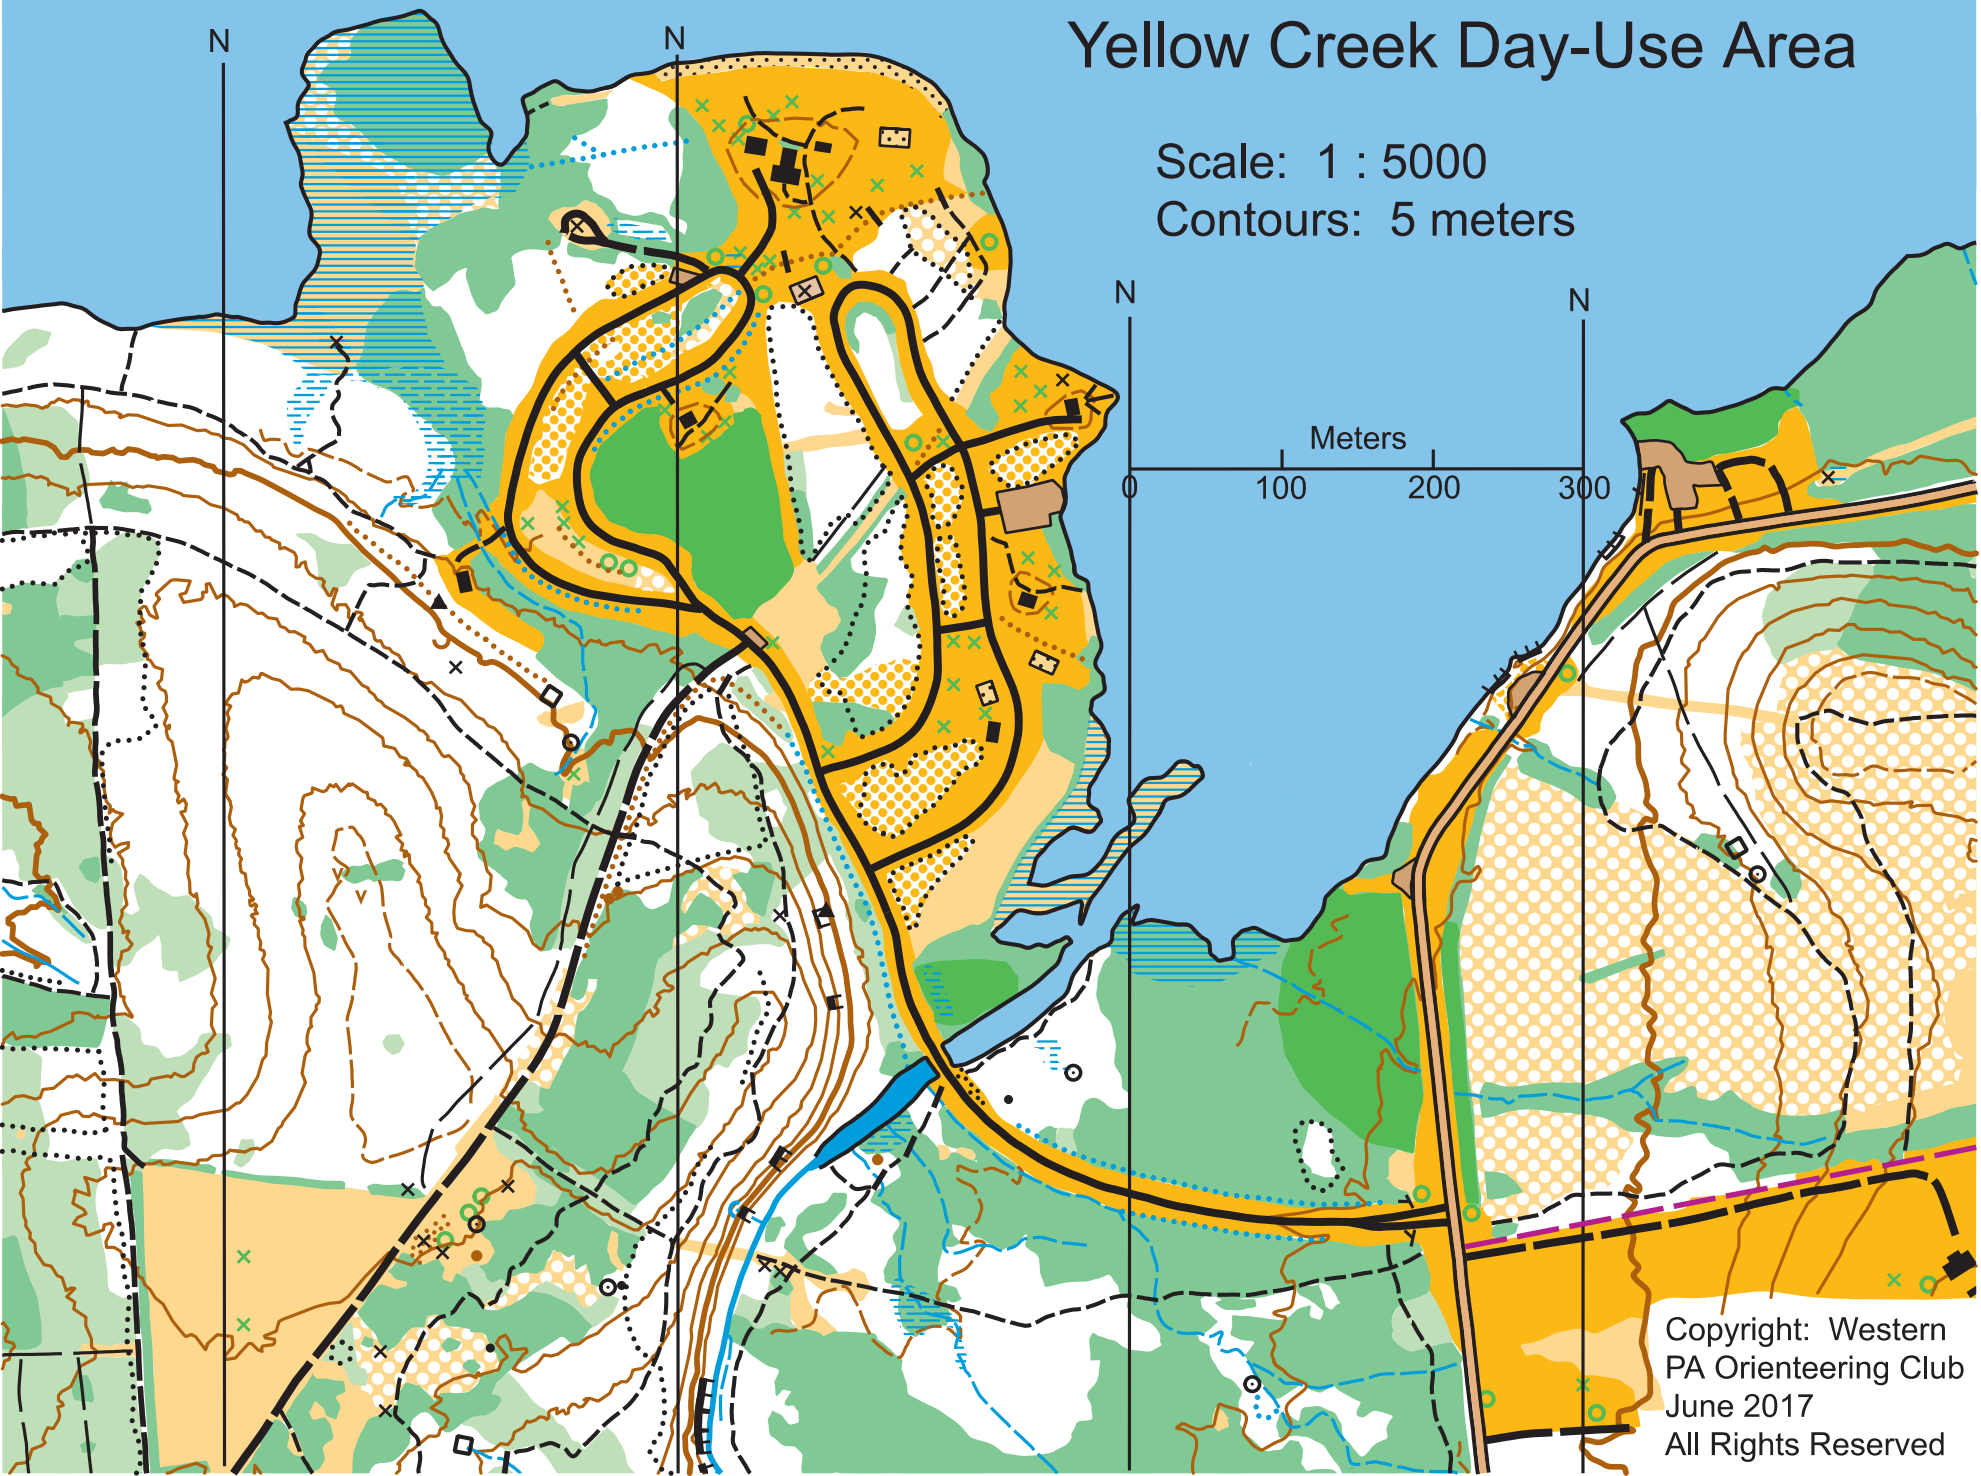

Yellow Creek Day-Use Area

Scale: 1 : 5000

Contours: 5 meters

Copyright: Western
PA Orienteering Club
June 2017
All Rights Reserved