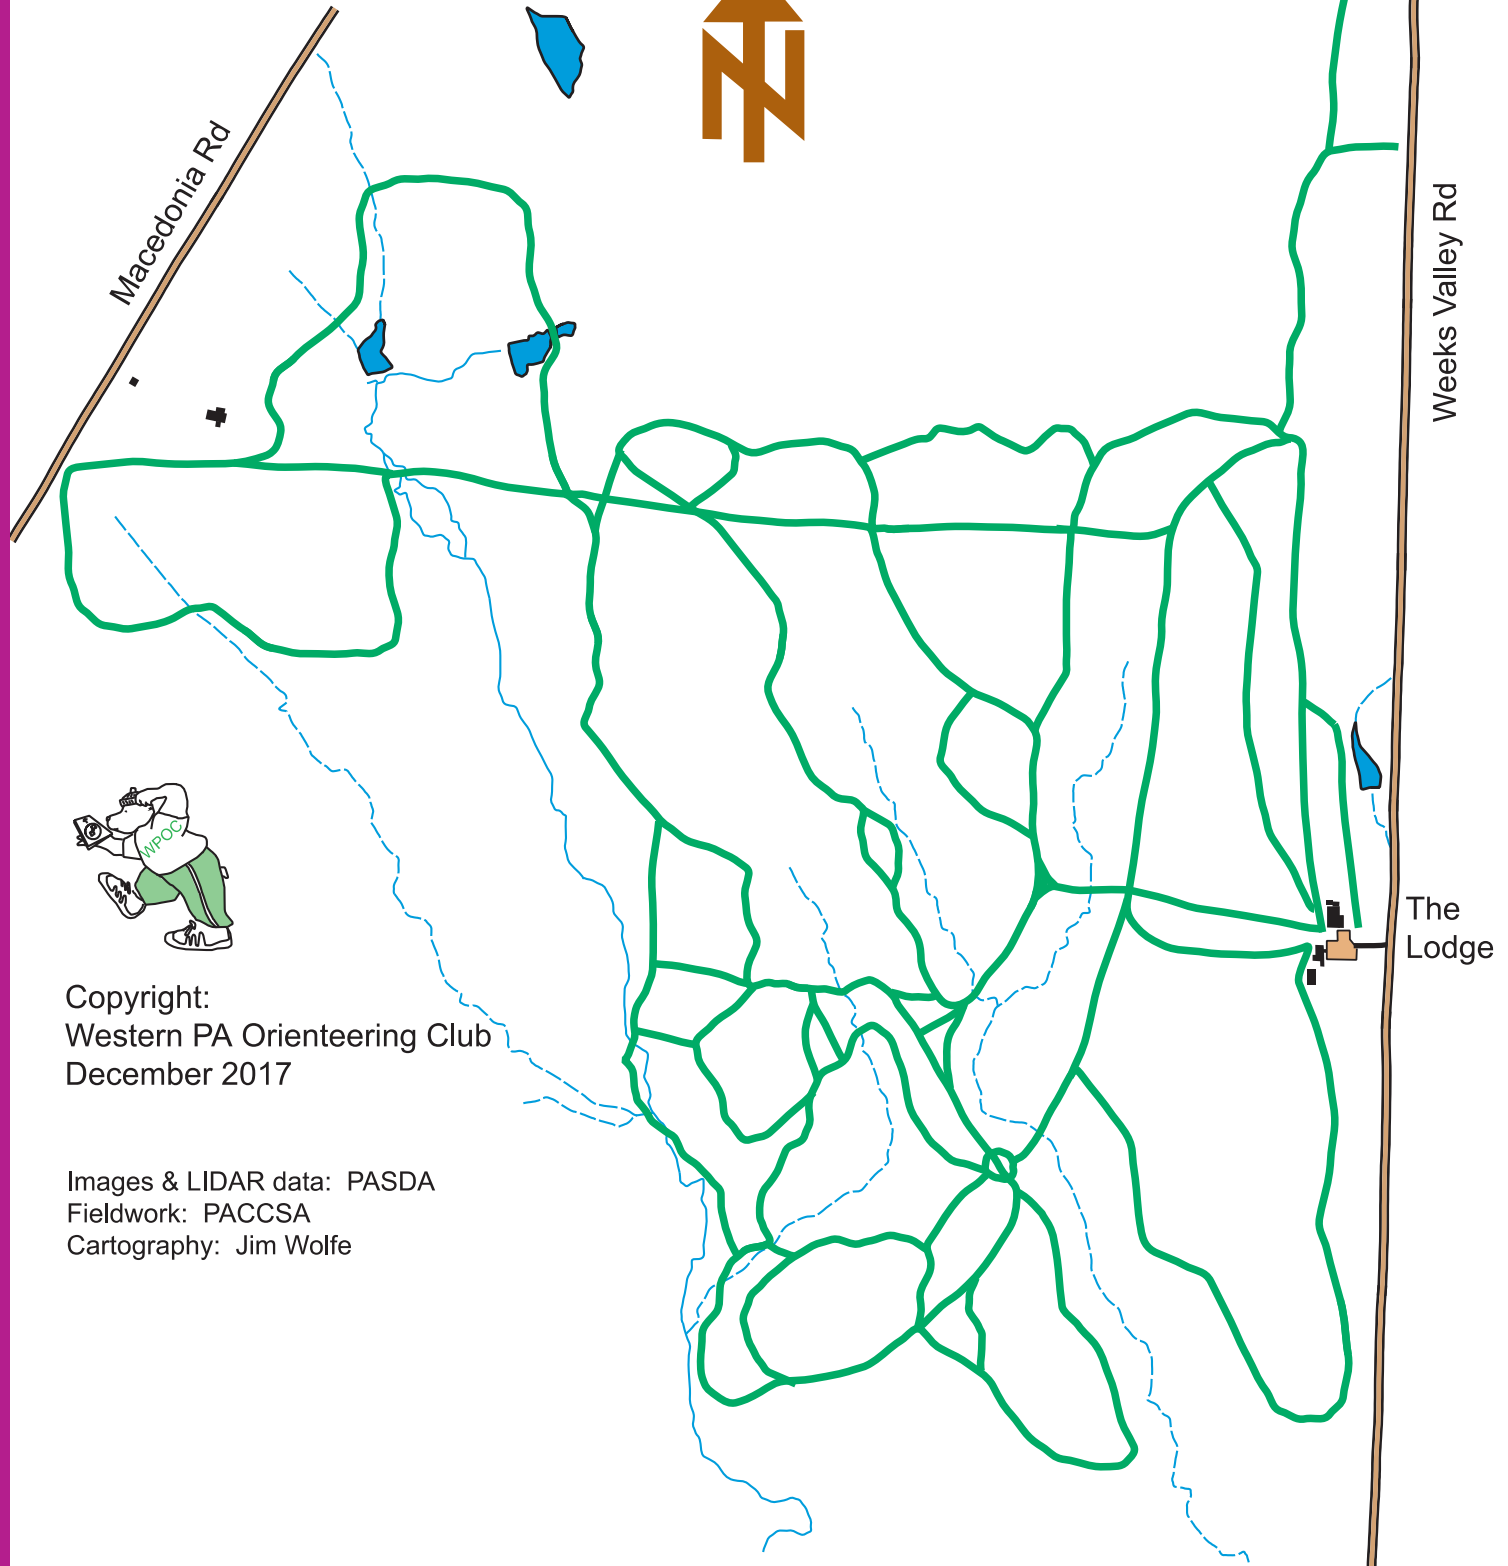

Wilderness Lodge

West Side Trails

Scale: 1 : 7 500

Copyright:
Western PA Orienteering Club
December 2017

Images & LIDAR data: PASDA
Fieldwork: PACCSA
Cartography: Jim Wolfe