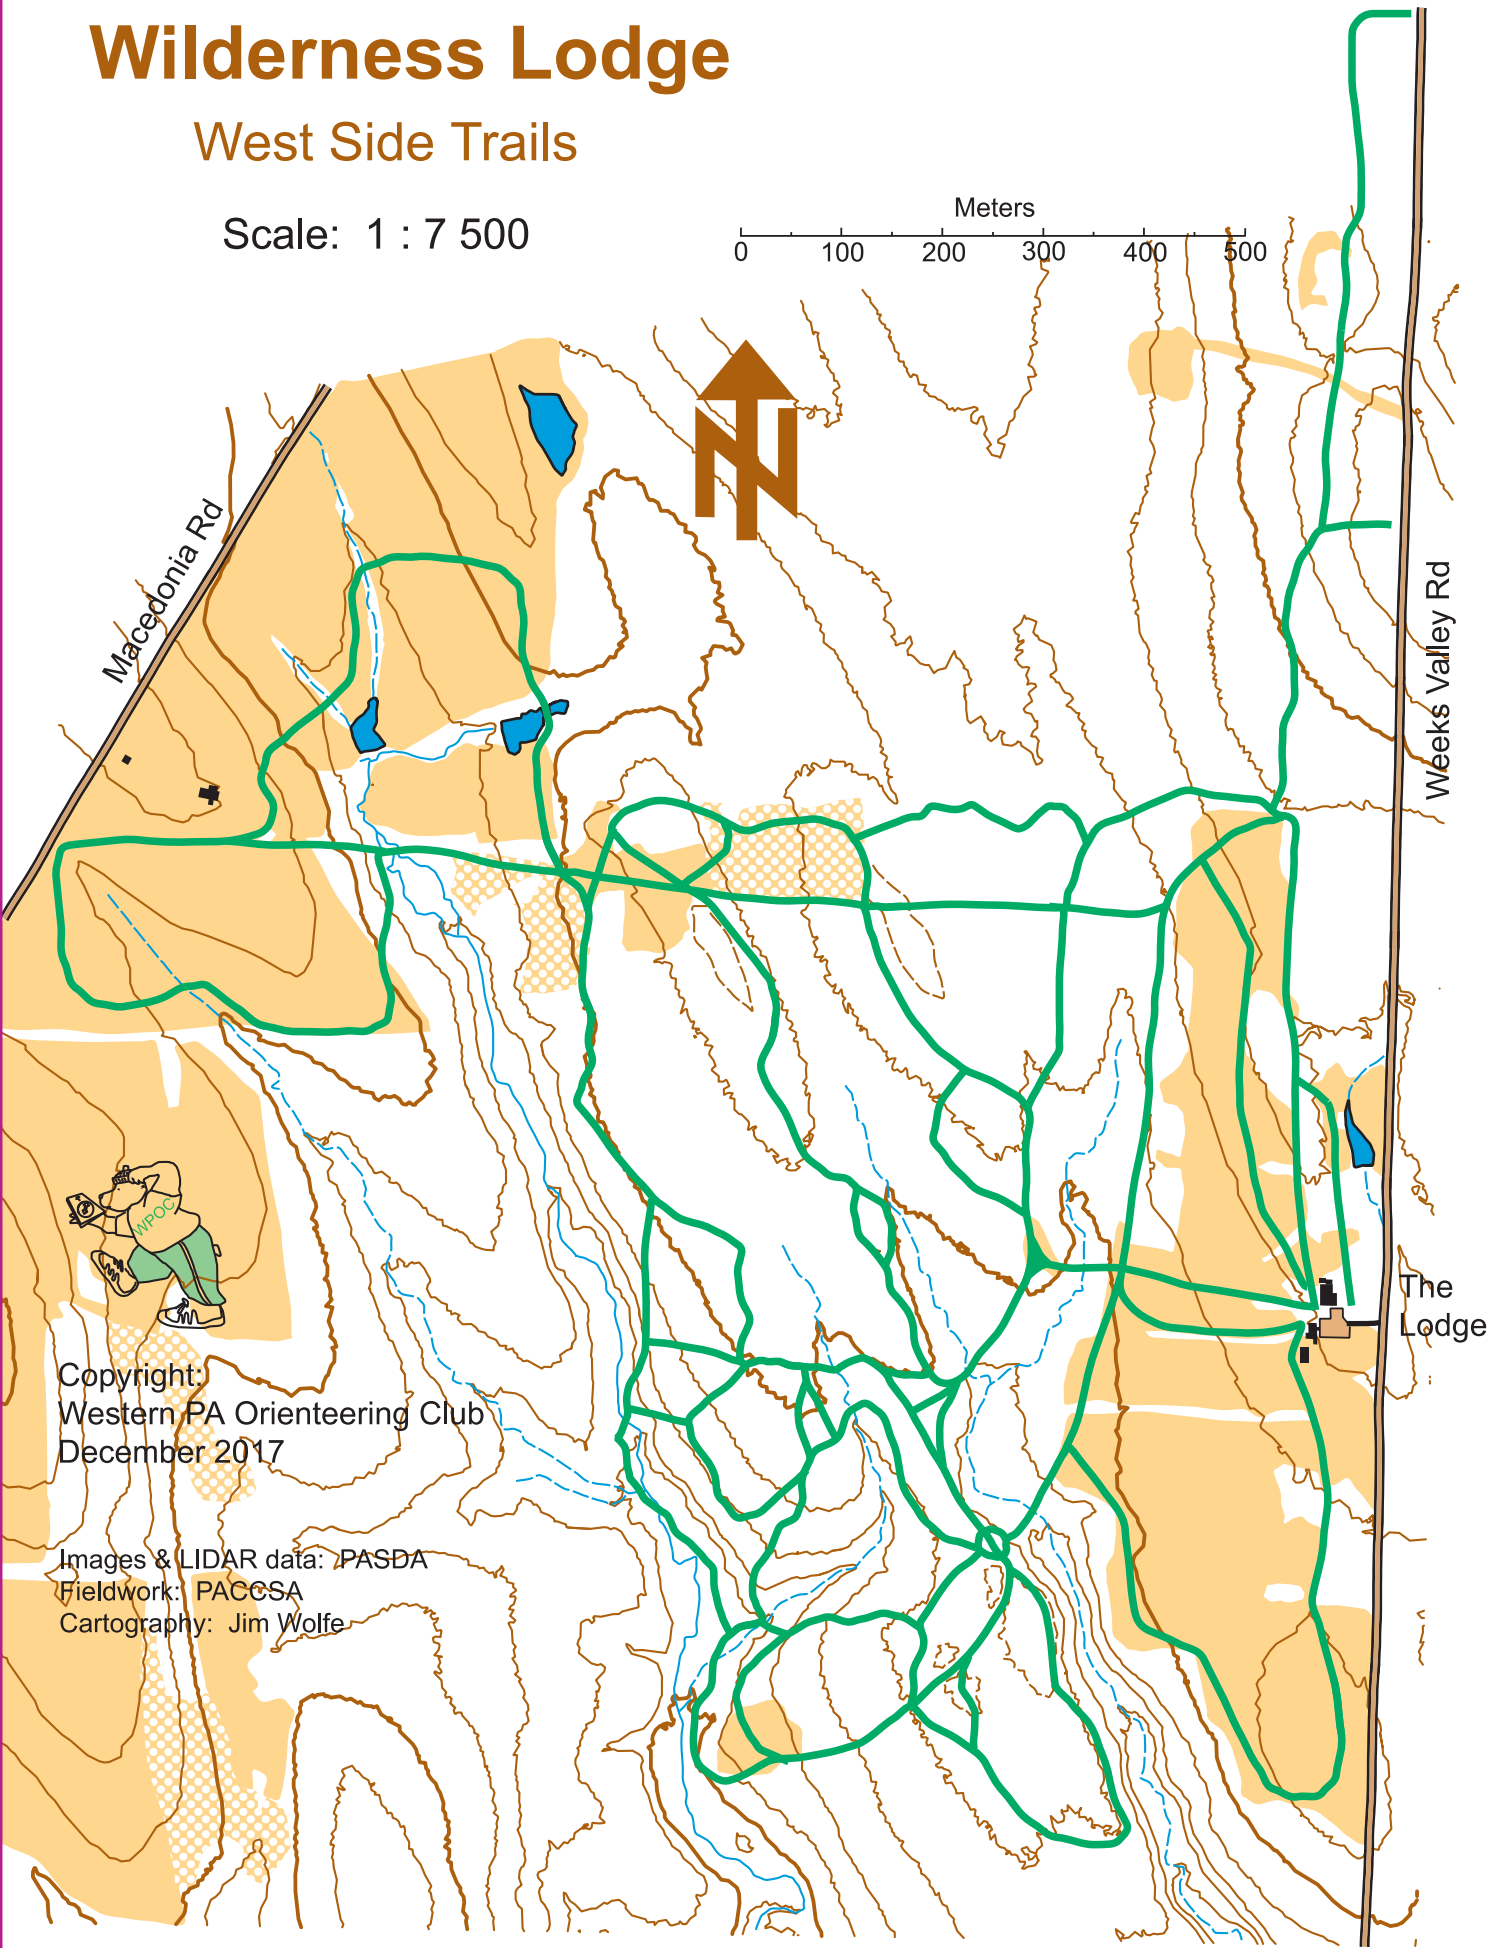

# Wilderness Lodge

## West Side Trails

Scale: 1 : 7 500

Meters  
0 100 200 300 400 500

Copyright:  
Western PA Orienteering Club  
December 2017

Images & LIDAR data: PASDA  
Fieldwork: PACCSA  
Cartography: Jim Wolfe