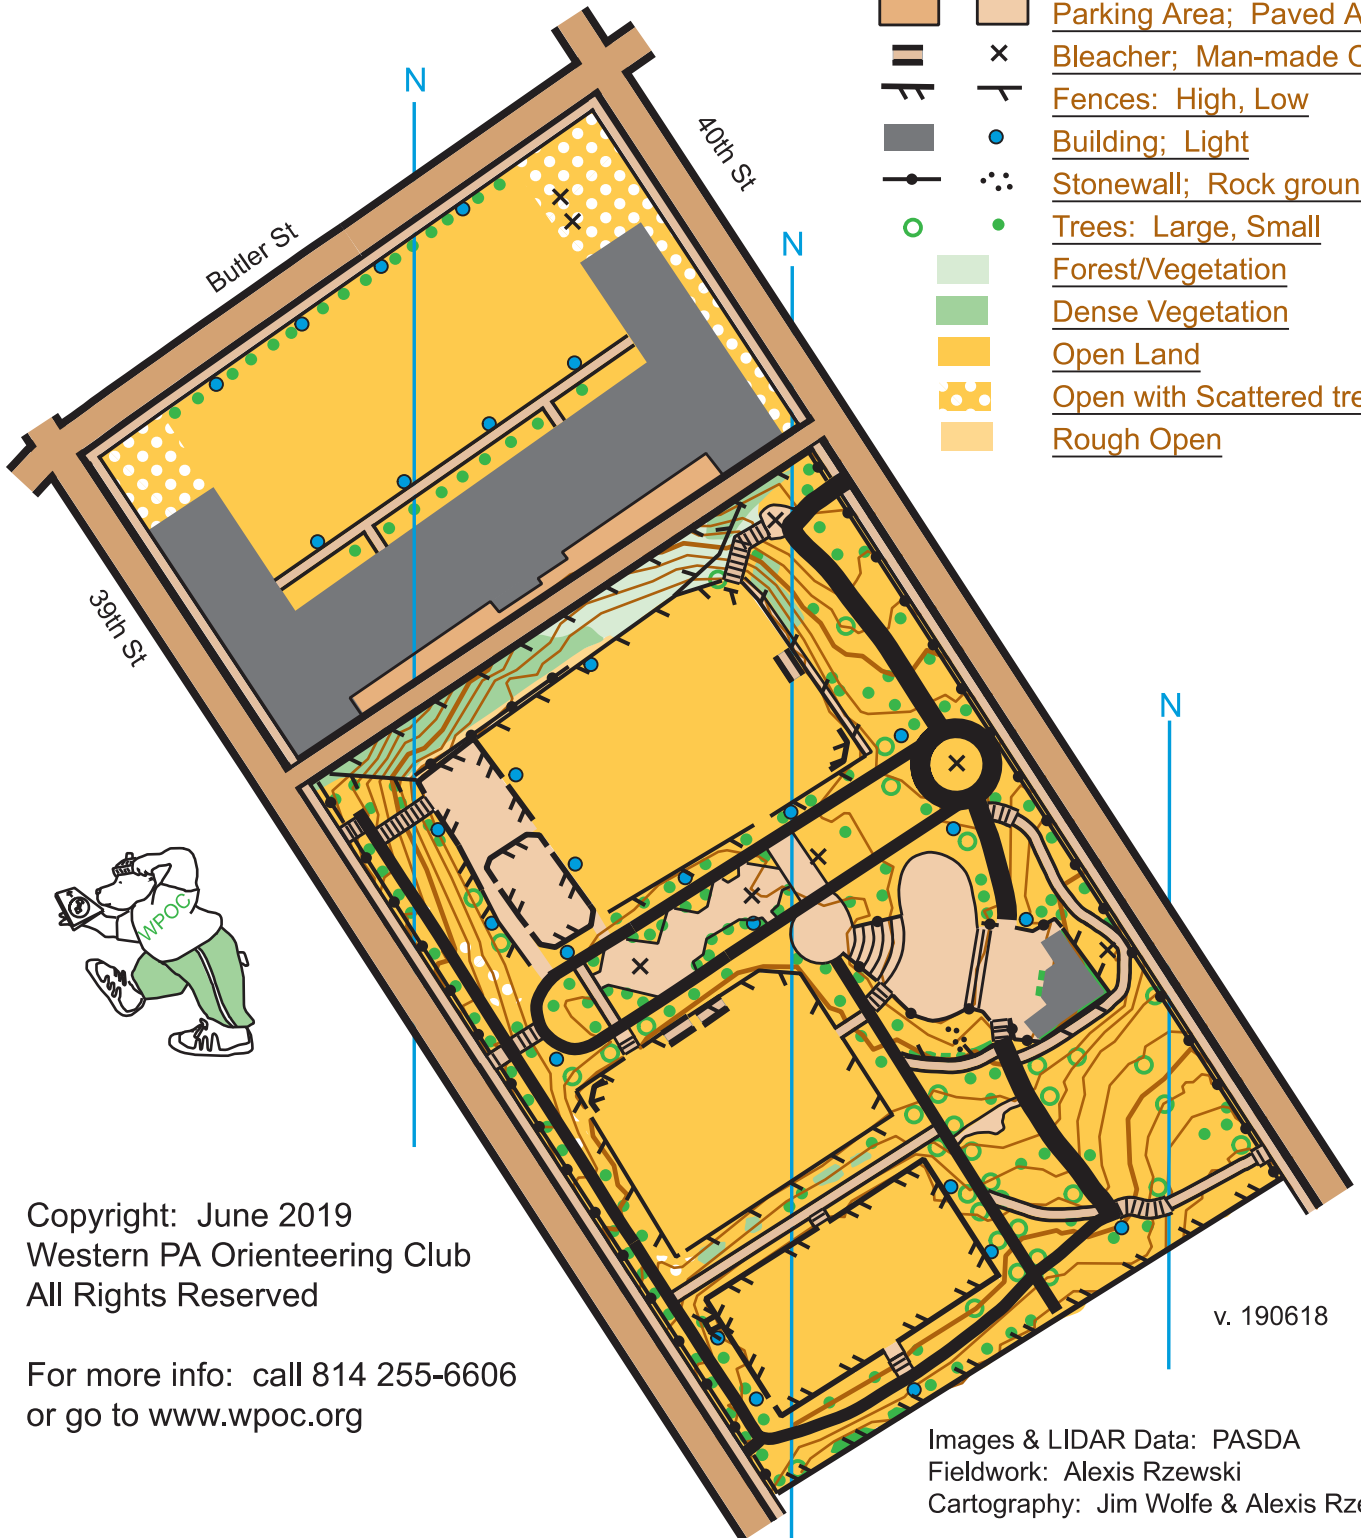

Arsenal Park

Orienteering Map

Scale: 1 : 2000
Contour Interval: 1 meter

North lines are drawn to Magnetic North

- Street; Alley
- Park roads: Large, Small
- Sidewalk; Stair
- Parking Area; Paved Area
- Bleacher; Man-made Object
- Fences: High, Low
- Building; Light
- Stonewall; Rock ground
- Trees: Large, Small
- Forest/Vegetation
- Dense Vegetation
- Open Land
- Open with Scattered trees
- Rough Open

Copyright: June 2019
Western PA Orienteering Club
All Rights Reserved

For more info: call 814 255-6606
or go to www.wpoc.org

v. 190618

Images & LIDAR Data: PASDA
Fieldwork: Alexis Rzewski
Cartography: Jim Wolfe & Alexis Rzewski