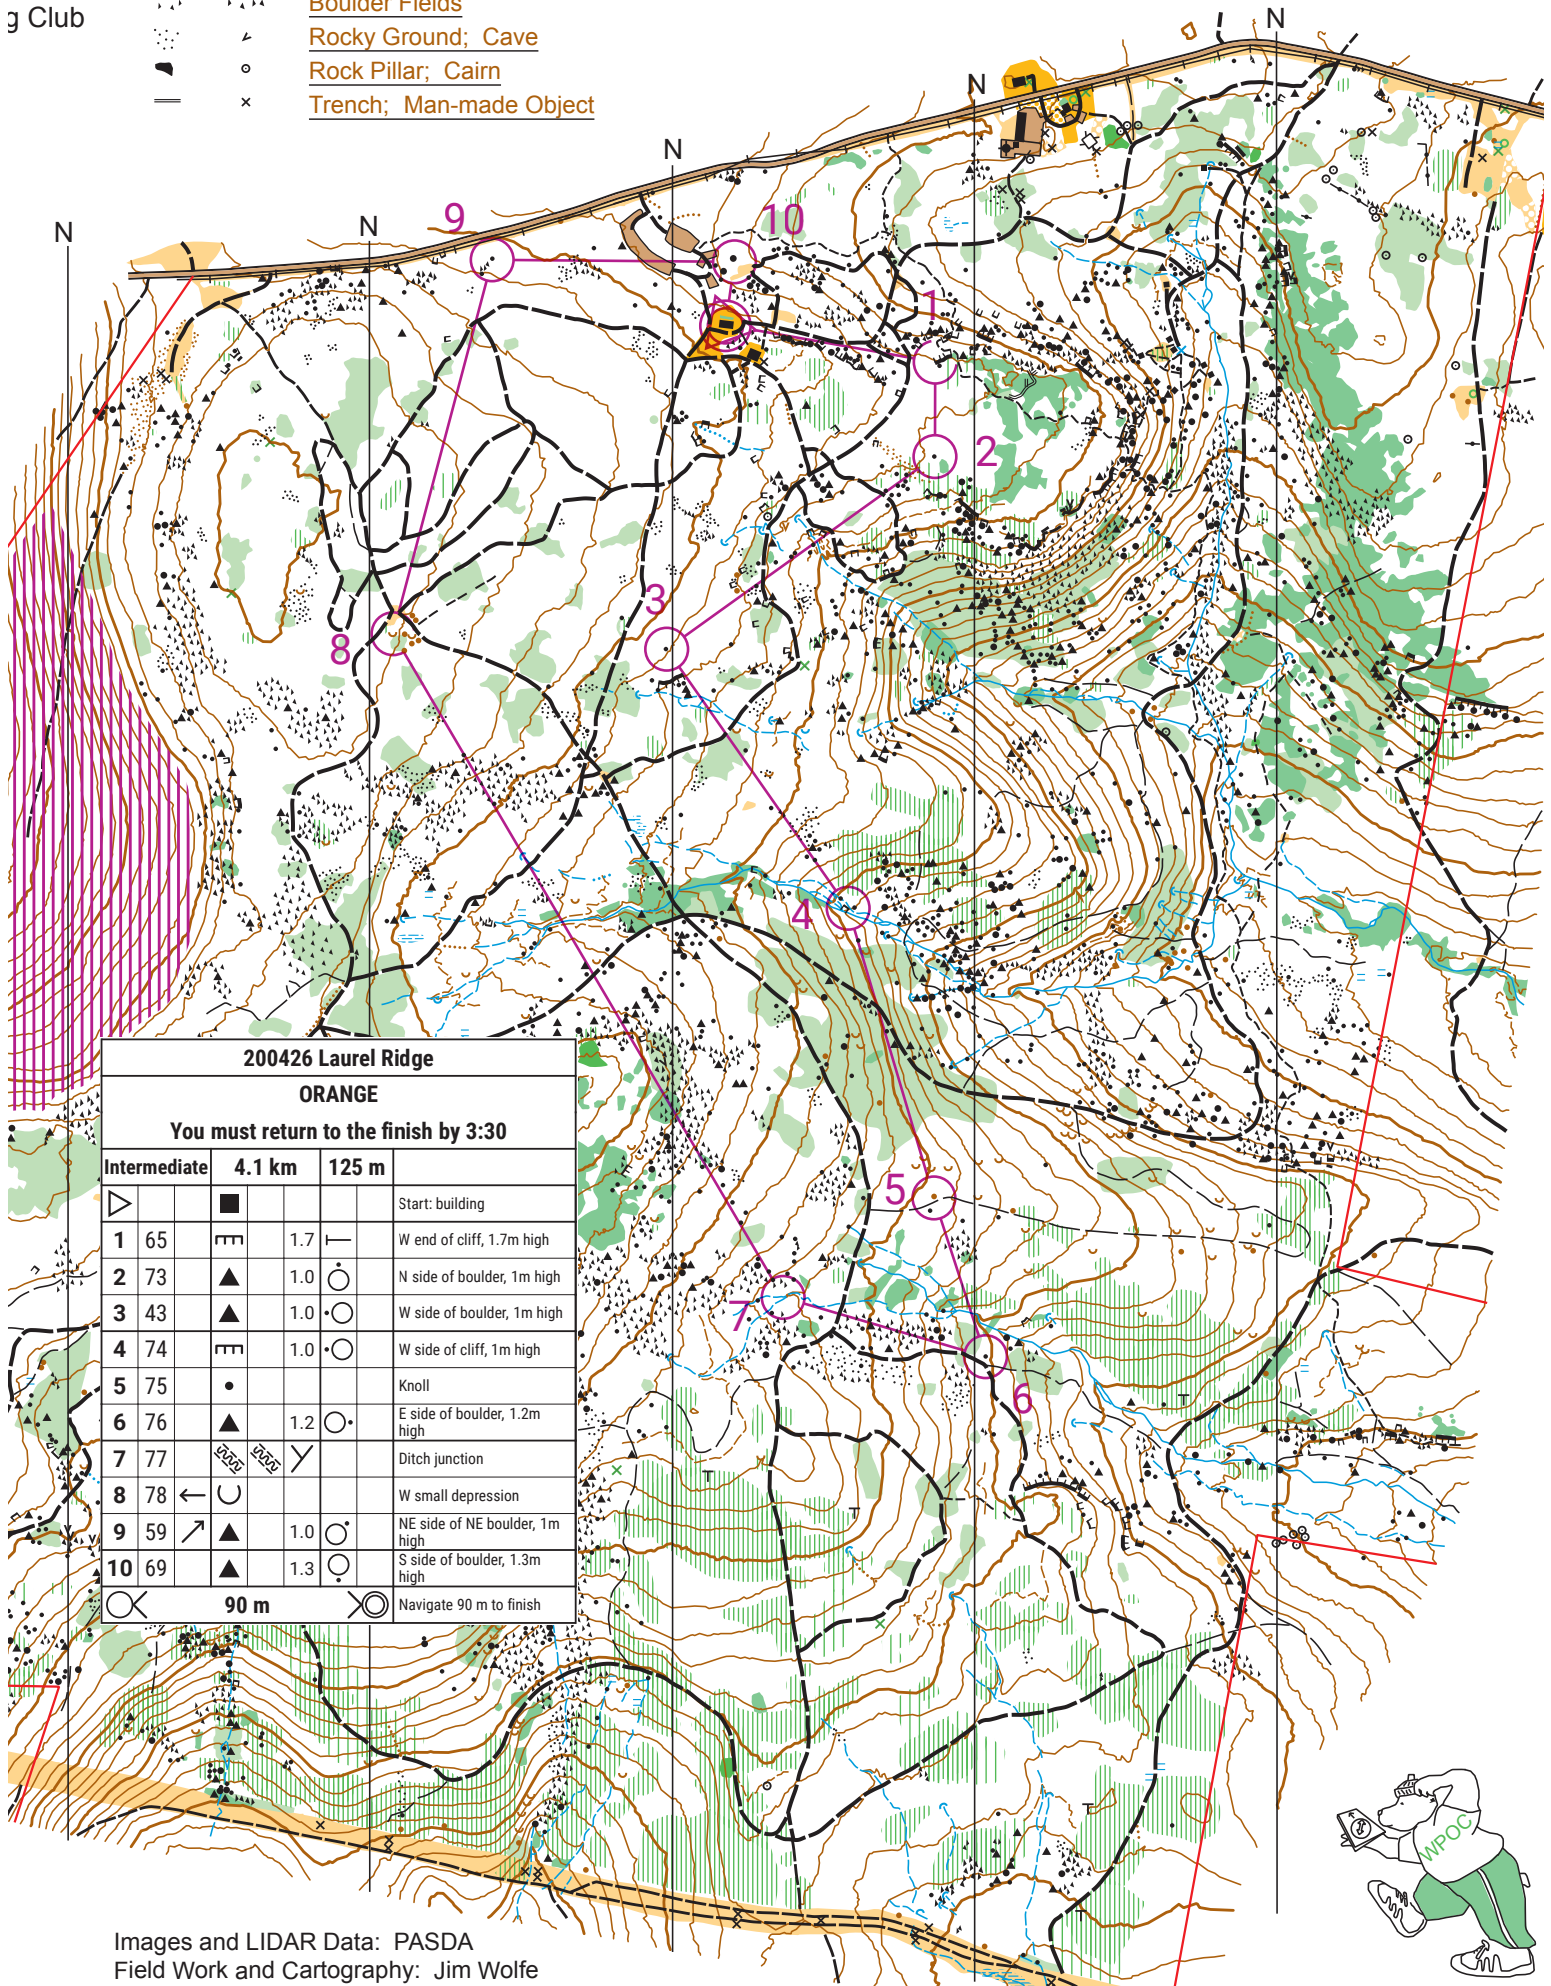

g Club

-  Boulder Fields
-  Rocky Ground; Cave
-  Rock Pillar; Cairn
-  Trench; Man-made Object

-  Out of Bounds

||||| Out of Bounds

200426 Laurel Ridge				
ORANGE				
You must return to the finish by 3:30				
Intermediate		4.1 km	125 m	
				Start: building
1	65		1.7	—
2	73		1.0	○
3	43		1.0	○
4	74		1.0	○
5	75			
6	76		1.2	○
7	77			
8	78			
9	59		1.0	○
10	69		1.3	○
			90 m	 Navigate 90 m to finish

Images and LIDAR Data: PASDA
 Field Work and Cartography: Jim Wolfe